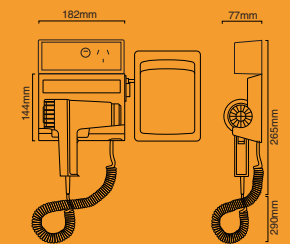

Anti - Theft Brackets