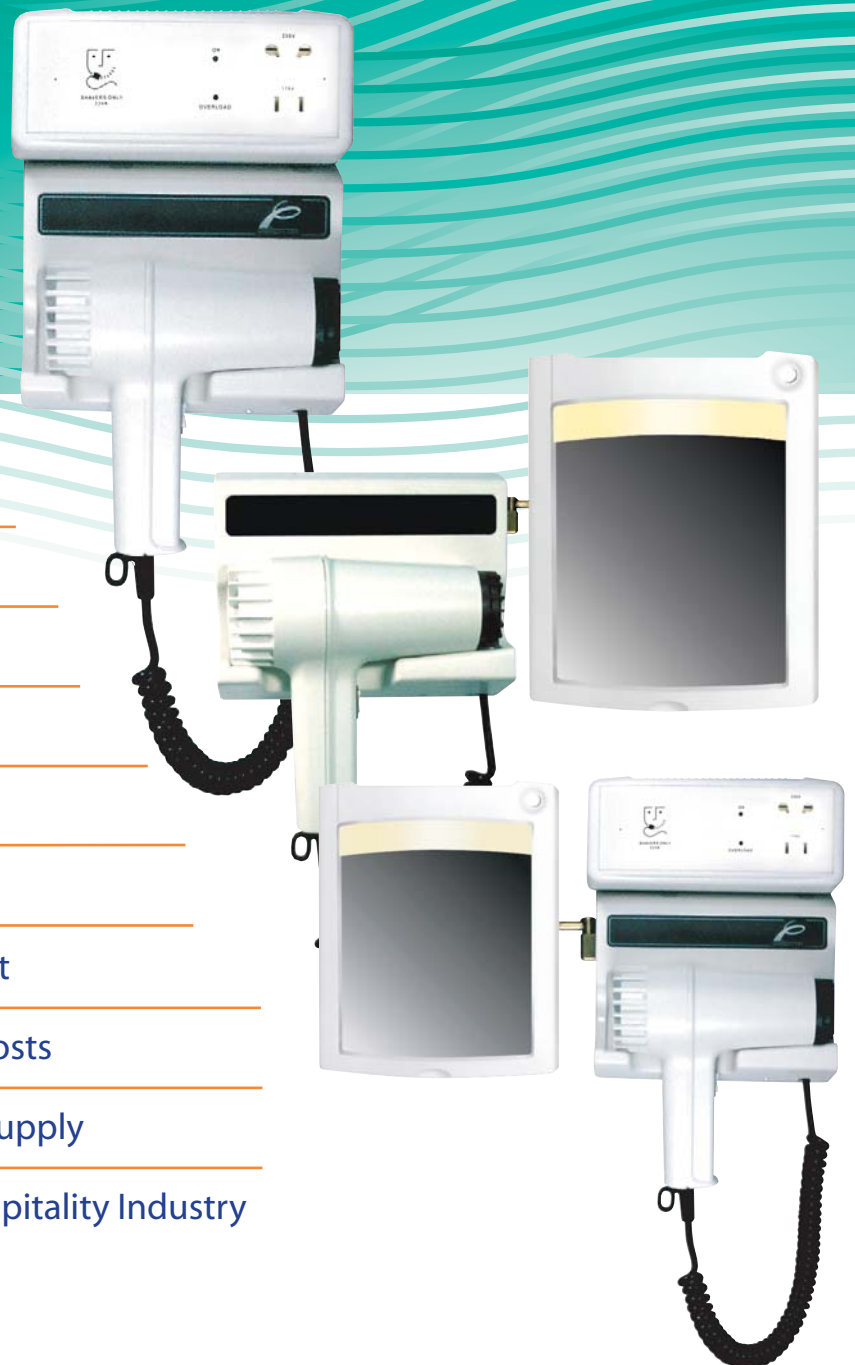

Space-efficient, powerful and reliable, the Personal Care Centre offers ease of installation, maintenance and service.

Personal Care Centres

- Elegant Style
- Maintenance Free
- High Efficiency

Anti Theft

User Friendly

Space Saving

Surge/Overload Protected

Convenient Appliance Shelf

Magnified, Illuminated Vanity Mirror

110v/220v International Shaver Outlet

Turbo Performance, Low Operating Costs

3 Fixed Appliances from One Power Supply

First Choice made globally by the Hospitality Industry

The Ultimate in Convenient, Reliable Personal Care