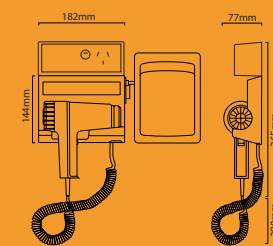

Anti - Theft Brackets