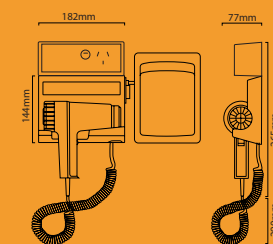

Anti - Theft Brackets