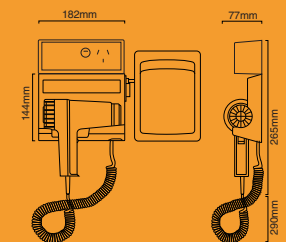

Turbo Pistol Ultimate
Personal Care Centre
Product Code: U610

Personal Care Centre

At last the convenience of a total bathroom/bedroom personal care centre that offers the ultimate in safety and versatility. Combining the features of an international shaver outlet, the illuminated magnified mirror, a handy appliance shelf and the Turbo Hairdryer, the Personal Care Centre offers extremely low operating costs yet is high in safety and features. 3 fixed appliances from one power supply. Low installation costs. 12 month warranty.

Anti - Theft Brackets

Turbo Valette
Bracket

Easy Installation

No electrician is needed if using existing power socket (can also be hard wired)

1. Screw bracket onto wall adjacent to power supply, using template and screws provided.
2. Position unit over bracket and slide down until it locks into place.
3. Plug into existing power source.